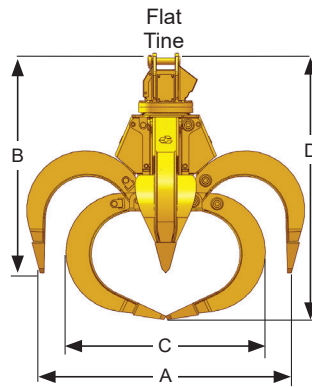

Flat tine models 50-125 available with wide spades

Point tine available with medium spades only

Flat tine models 50-250 available with medium spades

DIAGRAM DIMENSION

Model	Capacity (yd³)	Weight** (lbs.)	Min. Machine Size (mt)	Jaw Open Width (ins.)		Jaw Open Height (ins.)		Jaw Closed Width (ins.)		Jaw Closed Height (ins.)		Footprint (ins.)	
				Flat	Point	Flat	Point	Flat	Point	Flat	Point		
GSG 50	0.50	3,050	20	***	64	***	81	***	52	***	88	***	60
GSG 65	0.65	3,150	20	***	69	***	83	***	54	***	91	***	64
GSG 75	0.75	3,250	20	74	76	***	85	***	59	91	95	***	70
GSG 100	1	3,500	22	79	80	***	90	***	68	93	100	***	73
GSG 100 HD*	1	4,300	25	78	79	77	86	66	63	91	98	71	72
GSG 125	1.25	3,600	22	89	86	***	92	***	71	98	101	***	79
GSG 125 HD*	1.25	4,500	27	85	86	79	88	71	67	95	102	77	78
GSG 150	1.5	4,800	30	91	89	81	94	75	72	100	108	80	81
GSG 200	2	5,000	40	96	95	82	96	78	76	103	112	84	86
GSG 250	2.5	5,700	45	108	105	84	100	86	85	109	118	94	95

*Heavy-duty

**Weight includes yoke

***Contact your local Genesis Regional Manager for additional information

Genesis Scrap Grapples are covered by a 12-month, 1,500-hour (whichever occurs first) warranty.

Genesis reserves the right to continually make product improvements designed to positively enhance product performance.

Patents: genesisattachments.com/patents