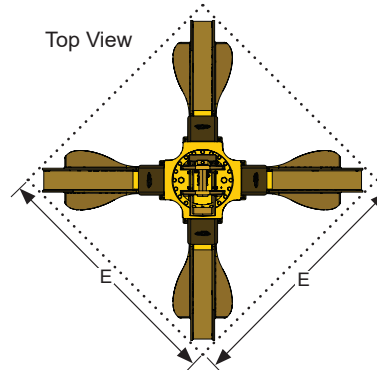

Flat tine models 50-125 available with wide spades

Point tine available with medium spades only

Flat tine models 50-250 available with medium spades

DIAGRAM DIMENSION

Model	Capacity (yd³)	Weight** (lbs.)	Min. Machine Size (mt)	Jaw Open Width (ins.)		Jaw Open Height (ins.)		Jaw Closed Width (ins.)		Jaw Closed Height (ins.)		Footprint (ins.)	
				Flat	Point	Flat	Point	Flat	Point	Flat	Point		
GSG 50	0.50	3,050	20	***	64	***	81	***	52	***	88	***	60
GSG 65	0.65	3,150	20	***	69	***	83	***	54	***	91	***	64
GSG 75	0.75	3,250	20	74	76	***	85	***	59	91	95	***	70
GSG 100	1	3,500	22	79	80	***	90	***	68	93	100	***	73
GSG 100 HD*	1	4,300	25	78	79	77	86	66	63	91	98	71	72
GSG 125	1.25	3,600	22	89	86	***	92	***	71	98	101	***	79
GSG 125 HD*	1.25	4,500	27	85	86	79	88	71	67	95	102	77	78
GSG 150	1.5	4,800	30	91	89	81	94	75	72	100	108	80	81
GSG 200	2	5,000	40	96	95	82	96	78	76	103	112	84	86
GSG 250	2.5	5,700	45	108	105	84	100	86	85	109	118	94	95

*Heavy-duty

**Weight includes yoke

***Contact your local Genesis Regional Manager for additional information

Genesis Scrap Grapples are covered by a 12-month, 1,500-hour (whichever occurs first) warranty.

Genesis reserves the right to continually make product improvements designed to positively enhance product performance.

Patents: genesisattachments.com/patents