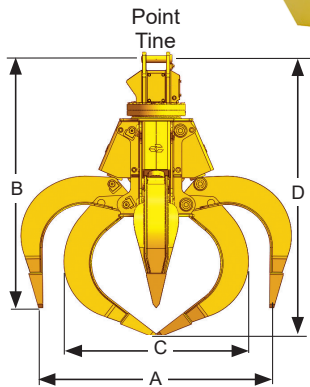

Flat tine models 50-125 available with wide spades

Point tine available with medium spades only

Flat tine models 50-250 available with medium spades

DIAGRAM DIMENSION

Model	Capacity (yd³)	Weight** (lbs.)	Min. Machine Size (mt)	Jaw Open Width (ins.)		Jaw Open Height (ins.)		Jaw Closed Width (ins.)		Jaw Closed Height (ins.)		Footprint (ins.)	
				Flat	Point	Flat	Point	Flat	Point	Flat	Point		
GSG 50	0.50	3,050	20	***	64	***	81	***	52	***	88	***	60
GSG 65	0.65	3,150	20	***	69	***	83	***	54	***	91	***	64
GSG 75	0.75	3,250	20	74	76	***	85	***	59	91	95	***	70
GSG 100	1	3,500	22	79	80	***	90	***	68	93	100	***	73
GSG 100 HD*	1	4,300	25	78	79	77	86	66	63	91	98	71	72
GSG 125	1.25	3,600	22	89	86	***	92	***	71	98	101	***	79
GSG 125 HD*	1.25	4,500	27	85	86	79	88	71	67	95	102	77	78
GSG 150	1.5	4,800	30	91	89	81	94	75	72	100	108	80	81
GSG 200	2	5,000	40	96	95	82	96	78	76	103	112	84	86
GSG 250	2.5	5,700	45	108	105	84	100	86	85	109	118	94	95

*Heavy-duty

**Weight includes yoke

***Contact your local Genesis Regional Manager for additional information

Genesis Scrap Grapples are covered by a 12-month, 1,500-hour (whichever occurs first) warranty.

Genesis reserves the right to continually make product improvements designed to positively enhance product performance.

Patents: genesisattachments.com/patents