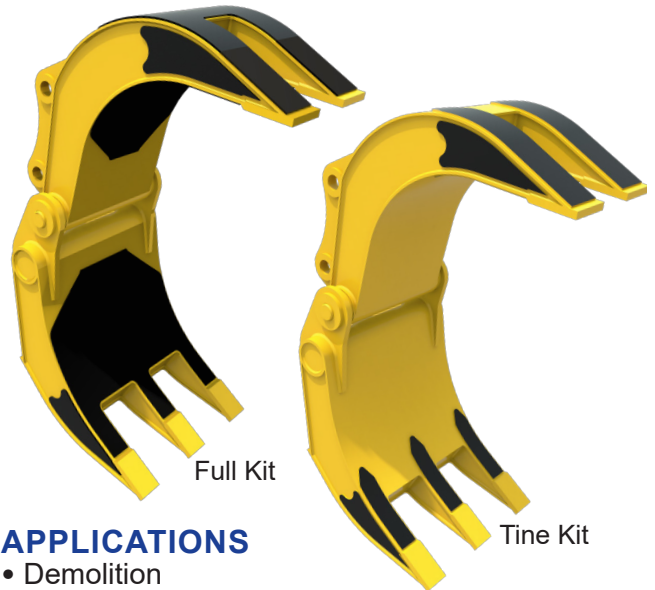

SHEAR JAW ARMOR[®]

Tough. Long-lasting. Reliable

Attachments protected with Genesis Shear Jaw Armor[®], GXT Heavy-Duty Wear Guards and Grapple Jaw Armor not only deliver productivity, uptime and value, but also far exceed normal wear cycles. Constructed from our proprietary GenGuard steel, these abrasion-resistant systems maintain structural integrity and reduce build-up and hard-surfacing downtime.

FEATURES

- Reduce downtime and welding maintenance expense
- Maintain structural integrity
- Extend attachment life
- Wear Guards protect the pivot group in harsh applications

Shear Jaw Armor[®]

APPLICATIONS

- Demolition
- Scrap Processing
- Recycling

GXT Heavy-Duty Wear Guards

Grapple Jaw Armor

APPLICATIONS

- Demolition
- Scrap Handling & Compaction
- Rip-rap Handling
- Land Clearing
- Road Building
- C&D Sorting