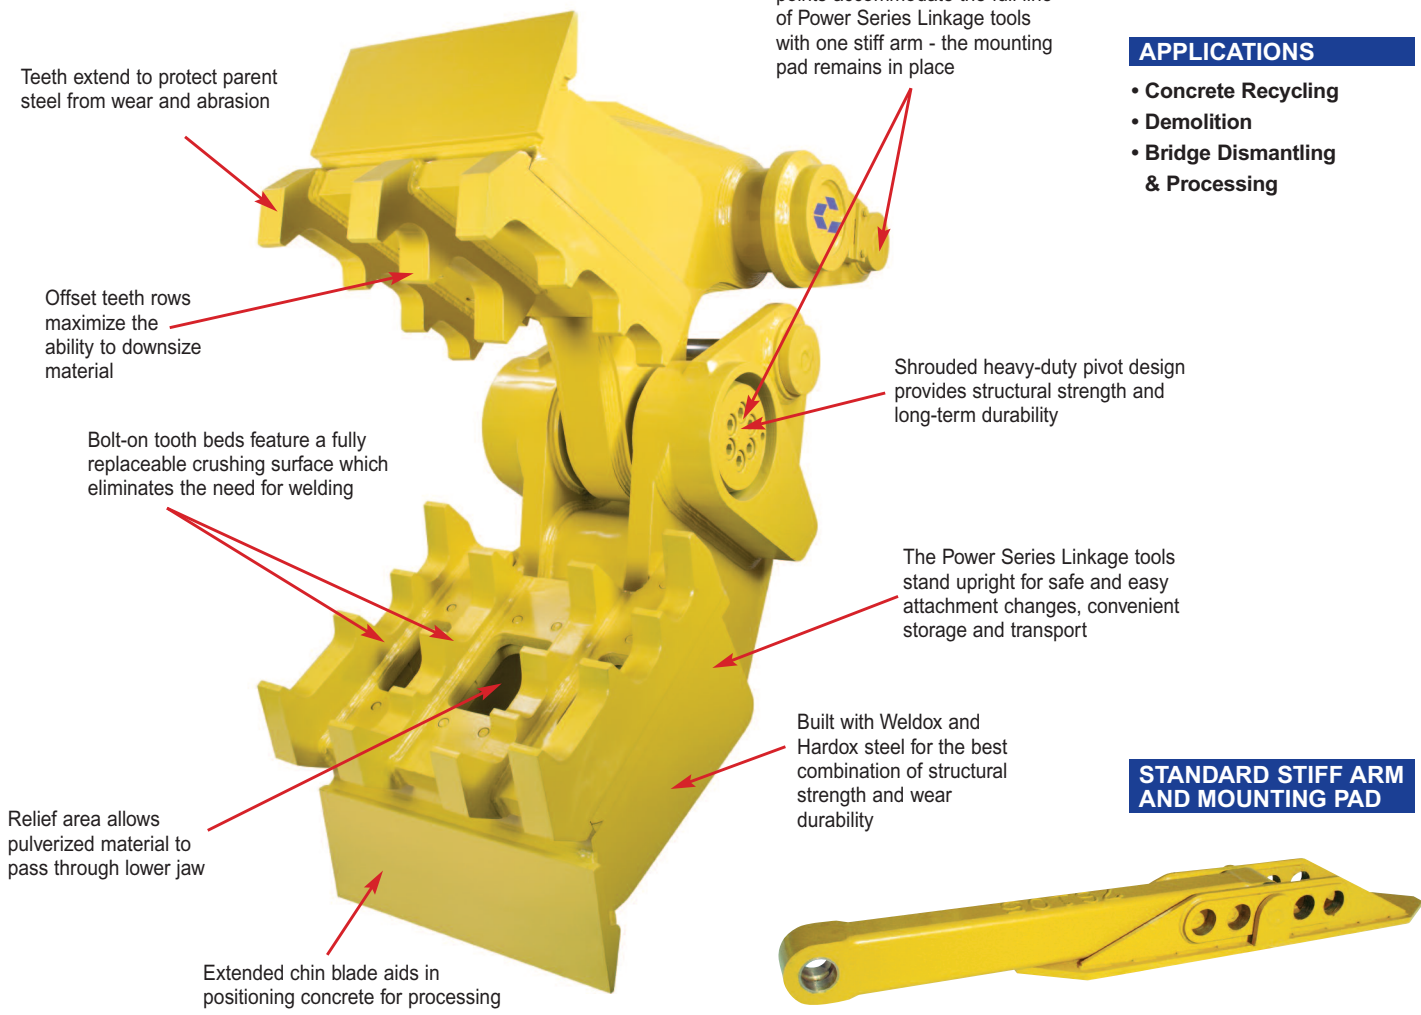

# Mechanical Pulverizer (GMP) *POWER Series*

Mechanical design produces very fast cycle times

**PALADIN**  
DEMOLITION AND RECYCLING

## APPLICATIONS

- Concrete Recycling
- Demolition
- Bridge Dismantling & Processing

## STANDARD STIFF ARM AND MOUNTING PAD

Model Number	Weight (lbs.)	Jaw Opening* (ins.)	Jaw Depth (ins.)	Excavator Weight (lbs.)
GMP 50	5,600	30	28	40 - 60,000
GMP 70	6,206	34	32	60 - 80,000
GMP 90	7,172	40	35	80 - 110,000
GMP 140	10,600	52	44	110 - 150,000

\*Jaw opening varies slightly depending on excavator mounting location.

Genesis linkage attachments are not compatible with quick couplers. Contact Genesis for more information. All Genesis Power Series Mechanical Pulverizers are covered by a 12-month, 1,500-hour (whichever occurs first) warranty. Genesis reserves the right to continually make product improvements designed to positively enhance product performance.