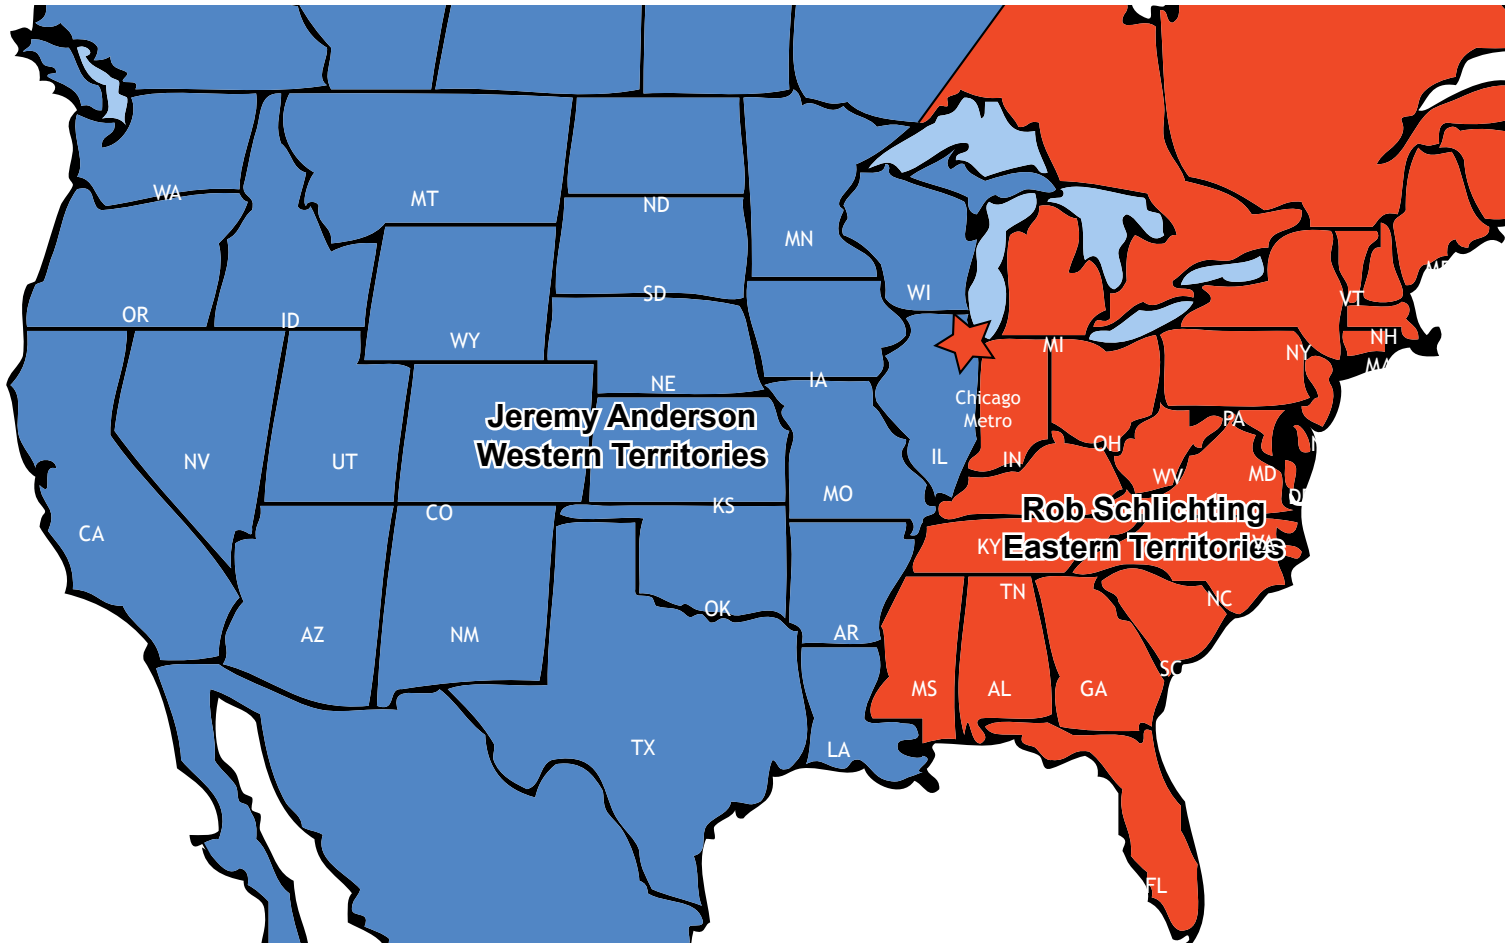

Parts Sales Territories

Regional Manager	Phone - direct	Phone - cell	Phone - toll free	Fax	E-mail
Jeremy Anderson	715-594-5614	218-428-1519	888-743-2748	715-395-3411	janderson@paladinbrands.com
Rob Schlichting	715-395-3405		888-743-2748	715-395-3411	rschlichting@paladinbrands.com